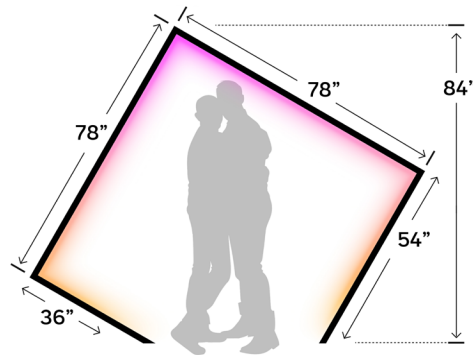

Unboxed

If you're looking for a glow that's outside the box – something simple, elegant, and deliciously unexpected – 'UnBoxed' will speak directly to your heart. This canted square design introduces an off-kilter departure from the conventional. 'Unboxed' Arbor is striking on its own and is a show-stopper with multiples. Gloss white finish in stock, custom finishes to order. **$850 per day.**