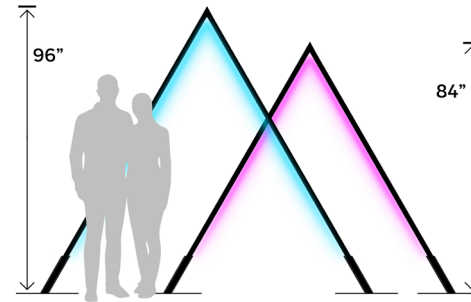

2 Triangles

This pair of triangular elements evokes staggered mountain crests or rooftop peaks. Their design is ideally suited for photo opportunities or as bold statement pieces that help delineate a space within an event venue. 'Two triangles' can group together or stand apart, your choice. Gloss white finish in stock, custom finishes to order. **$750 per day.**