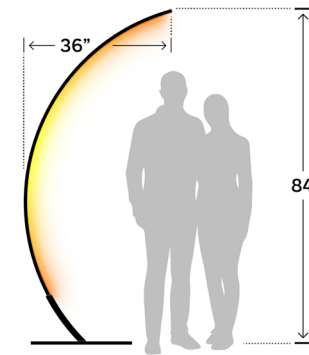

Crescents

This collection of luminescent 'Crescents' transforms a space – be it a hallway, outdoor pathway, or room perimeter – with luminous curves of color and light. Use them in a linear array to create a radiant passage from one space to another or distribute them within a venue to add bright strokes of color. Satin white finish. **Available individually for $200 per day** (minimum rental of four units) **or all eight 'Crescent' units for $1200 per day.**