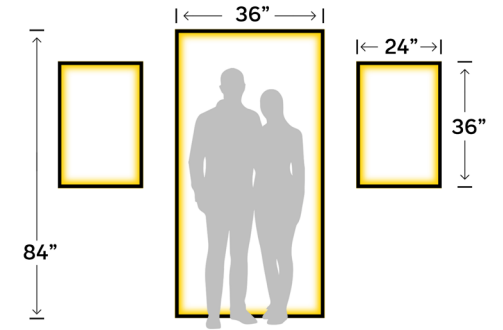

Our House

'Our House' creates a literal and metaphorical doorway from one part of an event space to another. Consisting of a glowing doorway flanked by two shining windows, 'Our House' can be used to evoke home and a warm welcome. The doorway element is free-standing and the window elements can be suspended from your venue's ceiling or mounted on simple floor stands. Polished steel finish in stock, custom finishes to order. **$950 per day.**

Looking for something else?
One-of-a-kind and custom creations are our specialty. Whether your vision is grand or intimate, Starlux will translate your ideas into extraordinary illuminated installations. **Custom designs start at $2500.**