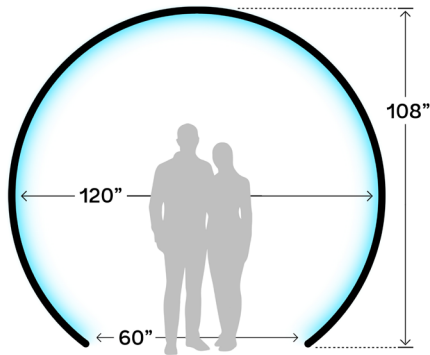

EDWARD RAEKER

✉ hello@starlux.co

☎ 612.367.6199

📷 [@wearestarlux](https://www.instagram.com/wearestarlux)

in [starlux-co](https://www.linkedin.com/company/starlux-co)

Portal

Every significant moment in our lives represents a passageway to a new chapter, and with Starlux's 'Portal', you can make that passage unforgettable. At a towering 9 feet in height and spanning 10 feet in width, 'Portal's' sleek circular silhouette and modern design will leave an indelible impression on your guests. Gloss white finish in stock, custom finishes to order. **\$850 per day.**